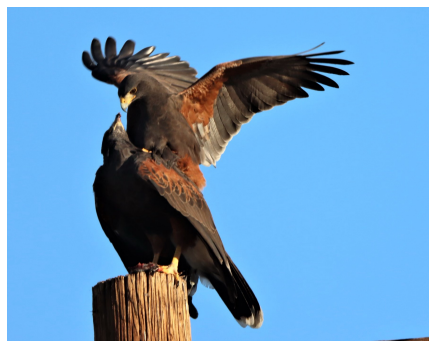

# Gillespie Creek Journal

Harris's Hawk is a common Buteo Raptor (broad winged) once threatened but now successfully reintroduced into the ecosystems SW of the United States to Argentina. To the naked eye as this hawk pair fly by they look completely black. Buddy Walker's excellent camera and photographic skills capture the beautiful unique definition and actual coloring of the species.

This Harris pair first caught my attention in late November when playing golf on the South Course in Sun City. In the weeks following they were at work hunting front -9 territory. Try as I might I couldn't find their nest. Tuesday I walked up to the 7th green to putt, the male flew in to land in their well camouflaged nest high in the pine tree.

Buddy and I drove over to the course before sunrise the next day. We found one bird hunting. Thursday Buddy returned to get this "once in a lifetime" shot of the female sharing her prey.

Male Harris's Hawk  
**"Look of Love"**  
 Photo Series by Buddy Walker

## Love Story

I've been fascinated by the courting progressing between these two "Black" colored Raptors. As you see the male is a bit larger than his sweetheart. Notice the rust colored shoulder and white under part of the female as well as the white tip on their tails. These markings identify the pair as Harris's Hawks.